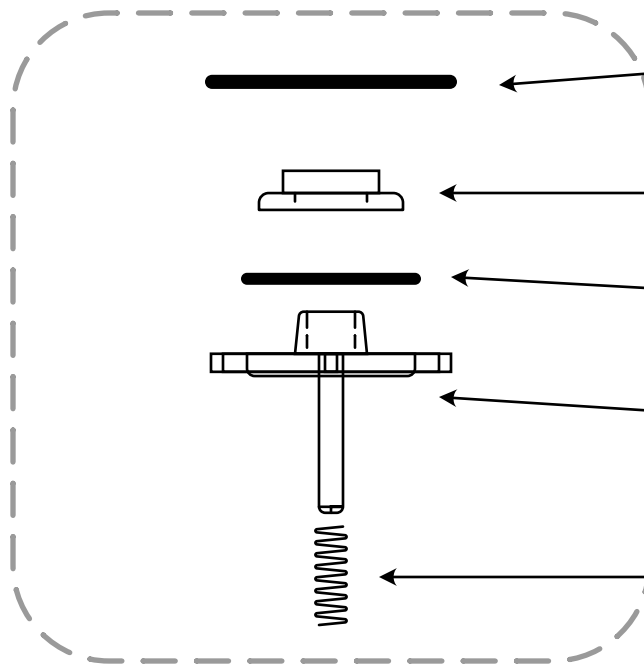

King Brothers Check Valve PCC-1520-S

Exploded View and Rebuild Kit Assembly

PCC-1520-EN

PCC-1520-SBU

O-Ring
OR-140-EP70

Nut
PC-1520-PT

Washer
PC-1520-NW

Poppet
PC-1520-PB

Spring
KC-1500-SS

KBI Check Valve Rebuild Kit

Sun Source Energy
Products
Part # NV-0792

Includes:
O-Ring
Nut
Washer
Poppet
Spring

PCC-1520-SVB